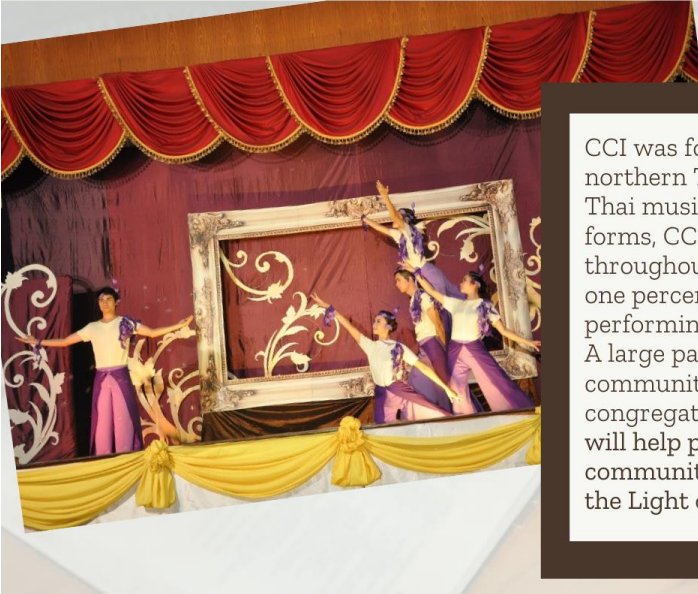

**A Gift to support CHRISTIAN EVANGELISM through music, dance and drama
has been sent in your honor**

CHRISTIAN COMMUNICATIONS INSTITUTE EVANGELISM

Chiang Mai, Thailand

CCI was founded in 1981 as an outreach of Payap University in northern Thailand. It communicates the Christian message through Thai music, dance and drama. Using traditional as well as modern art forms, CCI creates live programs in schools and communities throughout this rapidly developing Southeast Asian country where one percent of the population is Christian. Its team includes performing artists, audio-visual technicians and administrative staff. A large part of CCI's ministry is taking the message out into the community by performing at churches. Some small rural congregations are often unable to foot the bill for a CCI visit. This gift will help pay for a weekend village performance in a poor, rural community and communicate the Biblical message and thus shine the Light of Christ in Thailand.